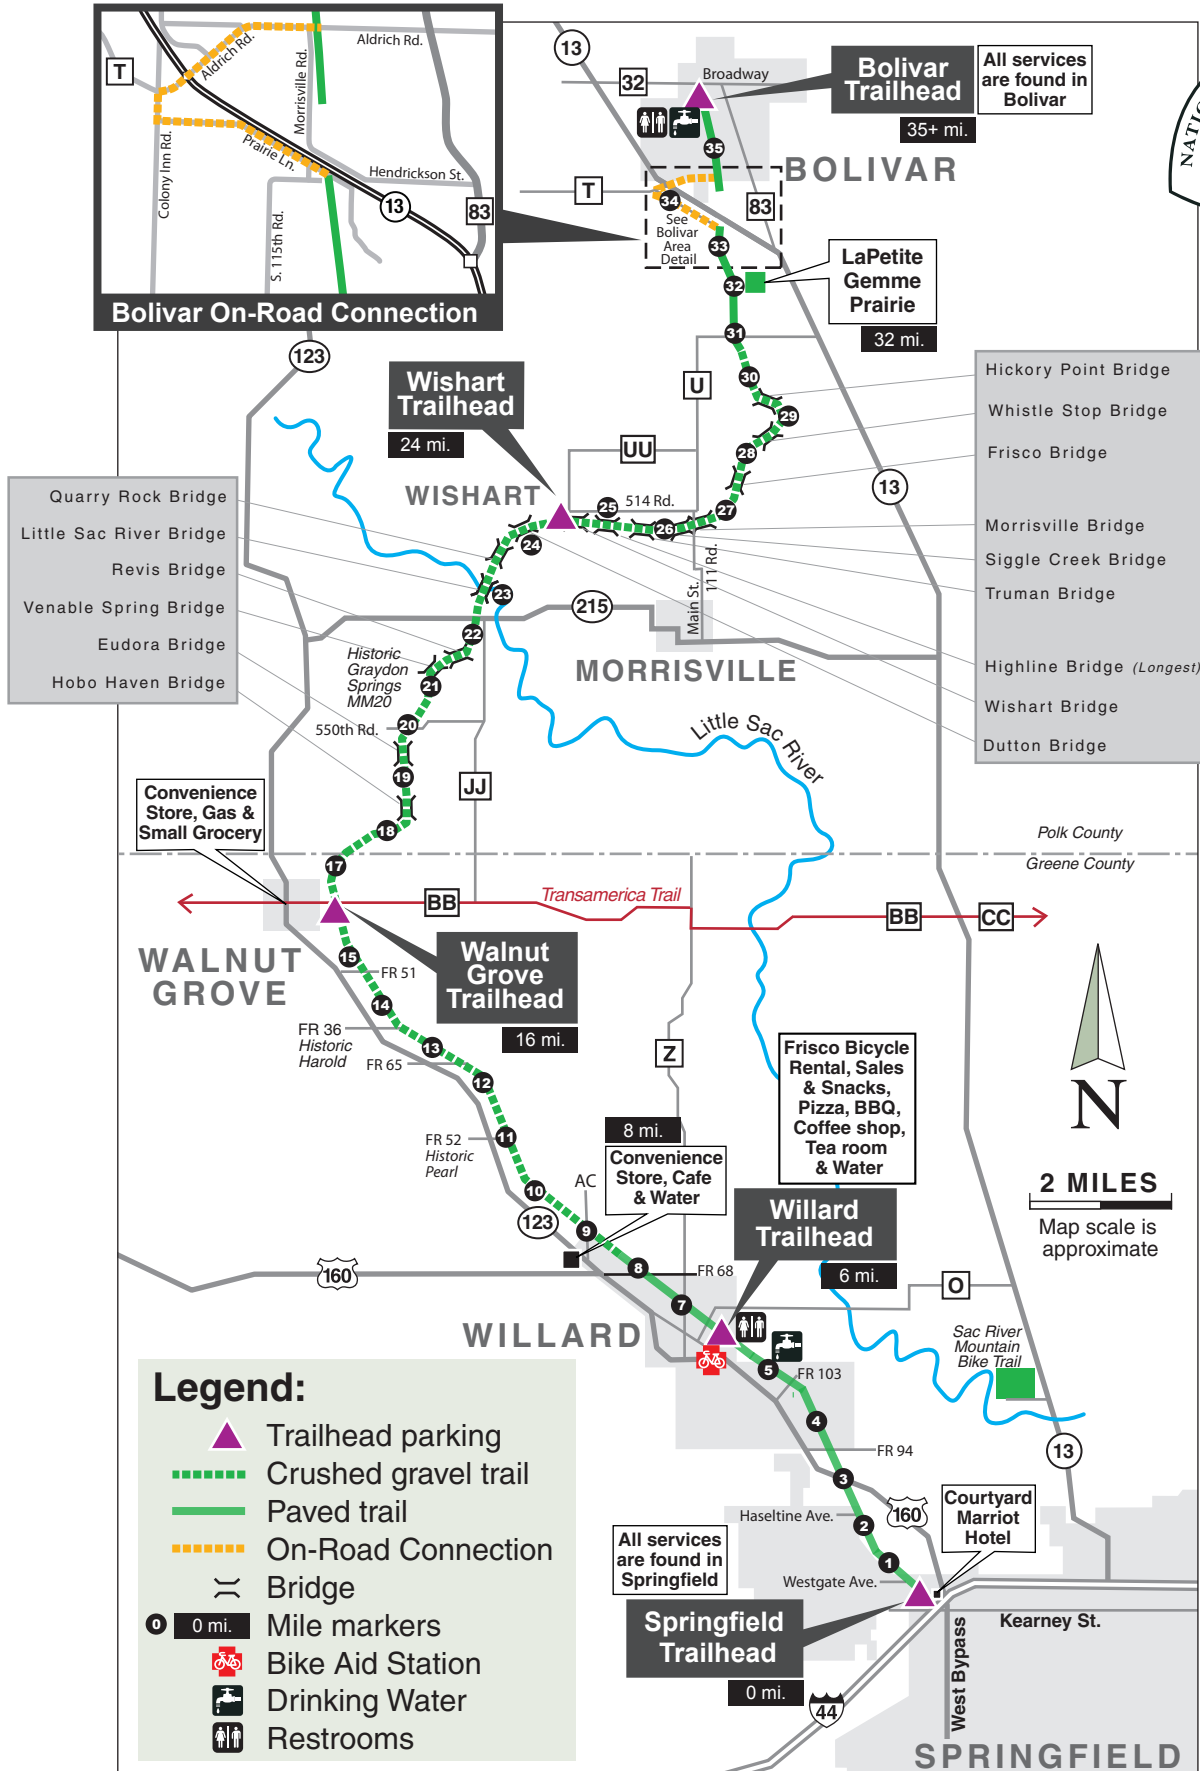

# A premier National Recreation Trail in the Ozarks

## FRISCO HIGHLINE TRAIL

35 miles connecting Bolivar and Springfield, Missouri!

For more info on the Frisco Highline Trail, go to [www.friscohighlinetrail.org](http://www.friscohighlinetrail.org)