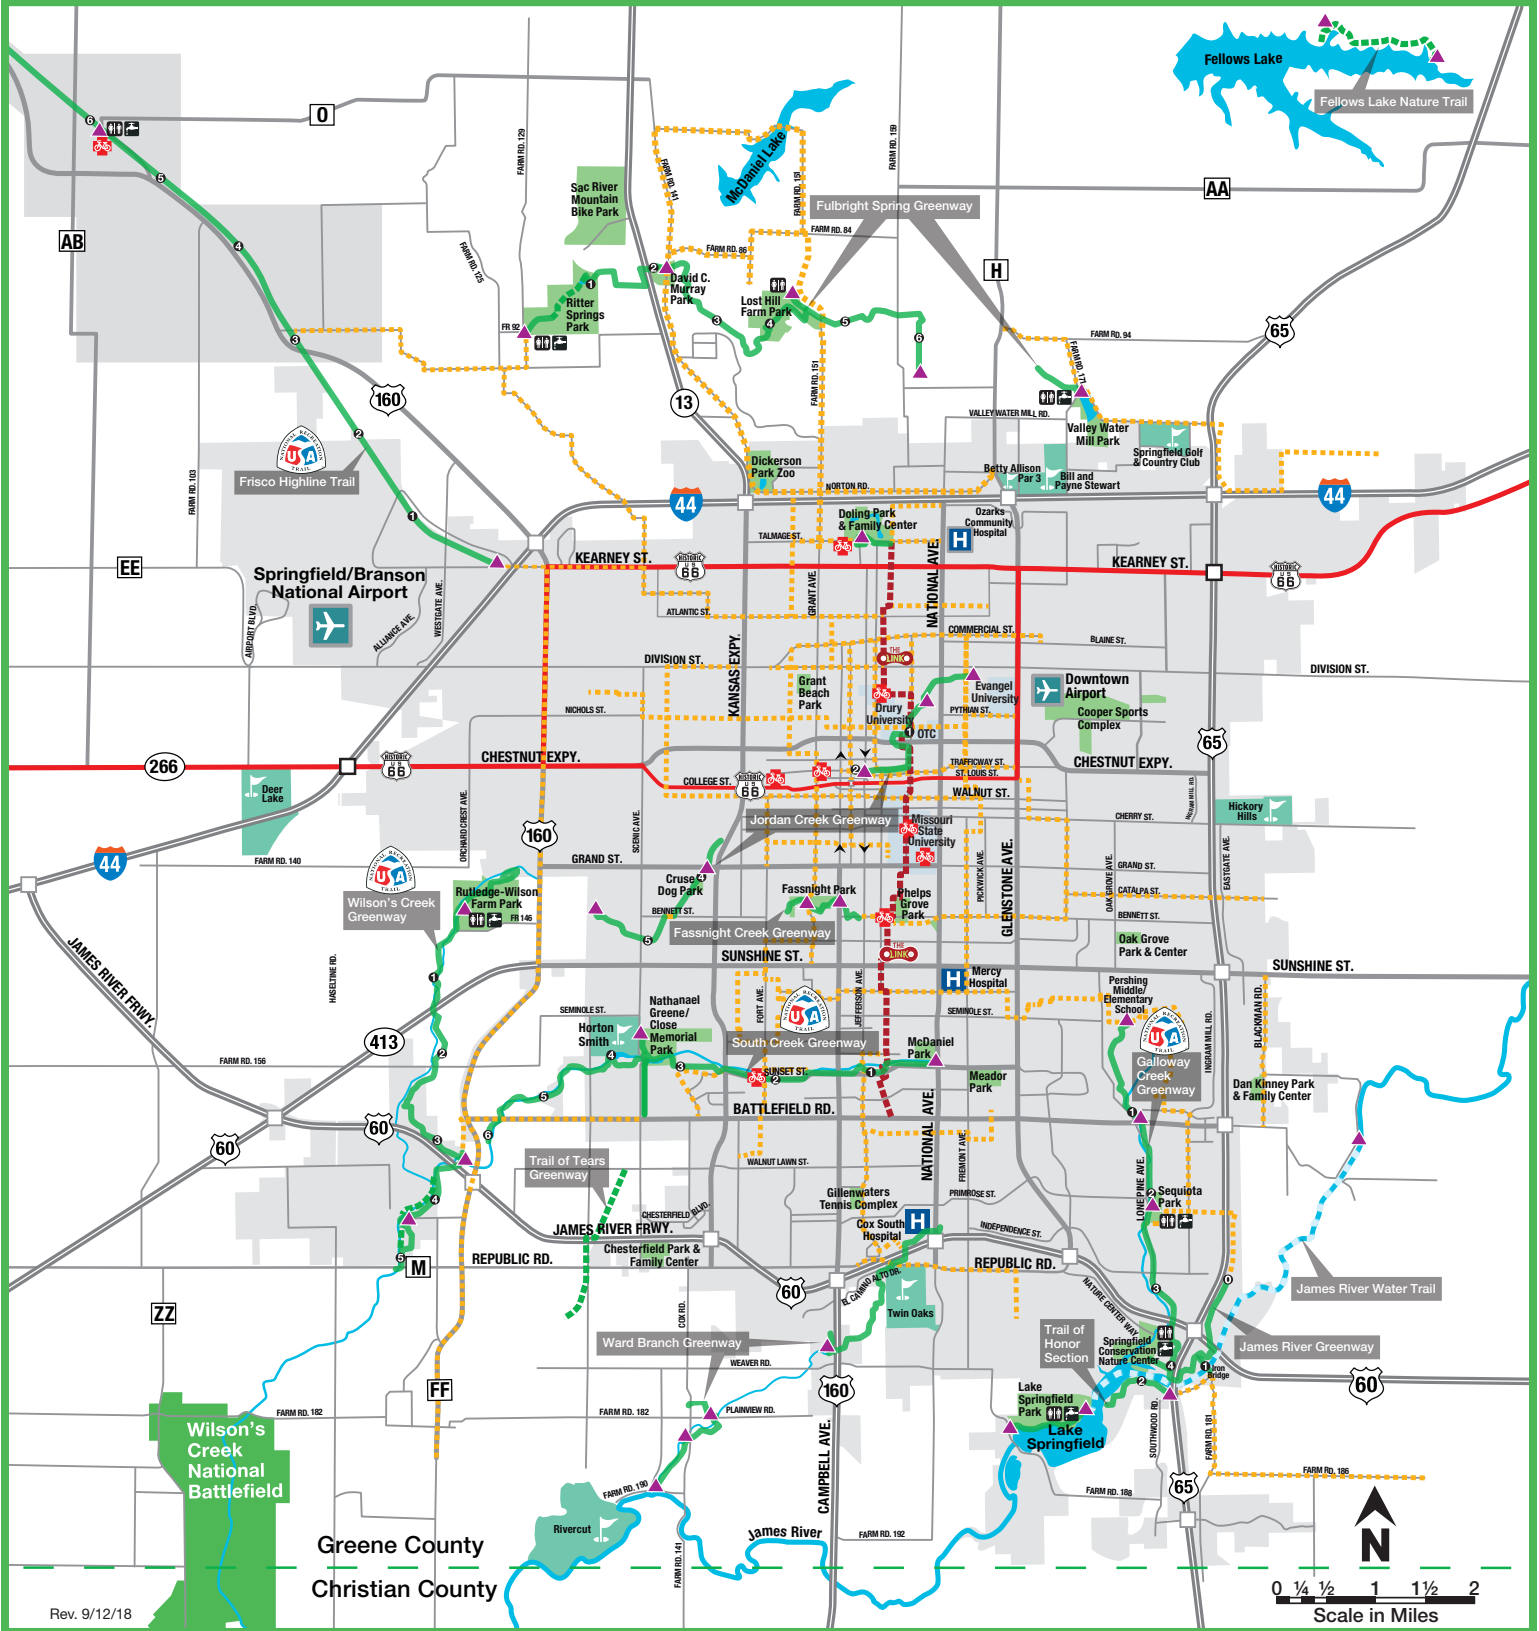

Springfield's Greenway Trails & Bike Route Network

Rev. 9/12/18

- Paved Trail
- - - Unpaved Trail
- - - On-Street Bike Route
- - - Water Trail

- - - The Link THE LINK
- 1 Mile Markers
- ▲ Trailhead
- Park

- 🚲 Bike Aide Station
- 🚻 Restrooms
- 🚰 Drinking Water
- 🏞️ National Recreation Trail

Find more trail maps and become a member at ozarkgreenways.org