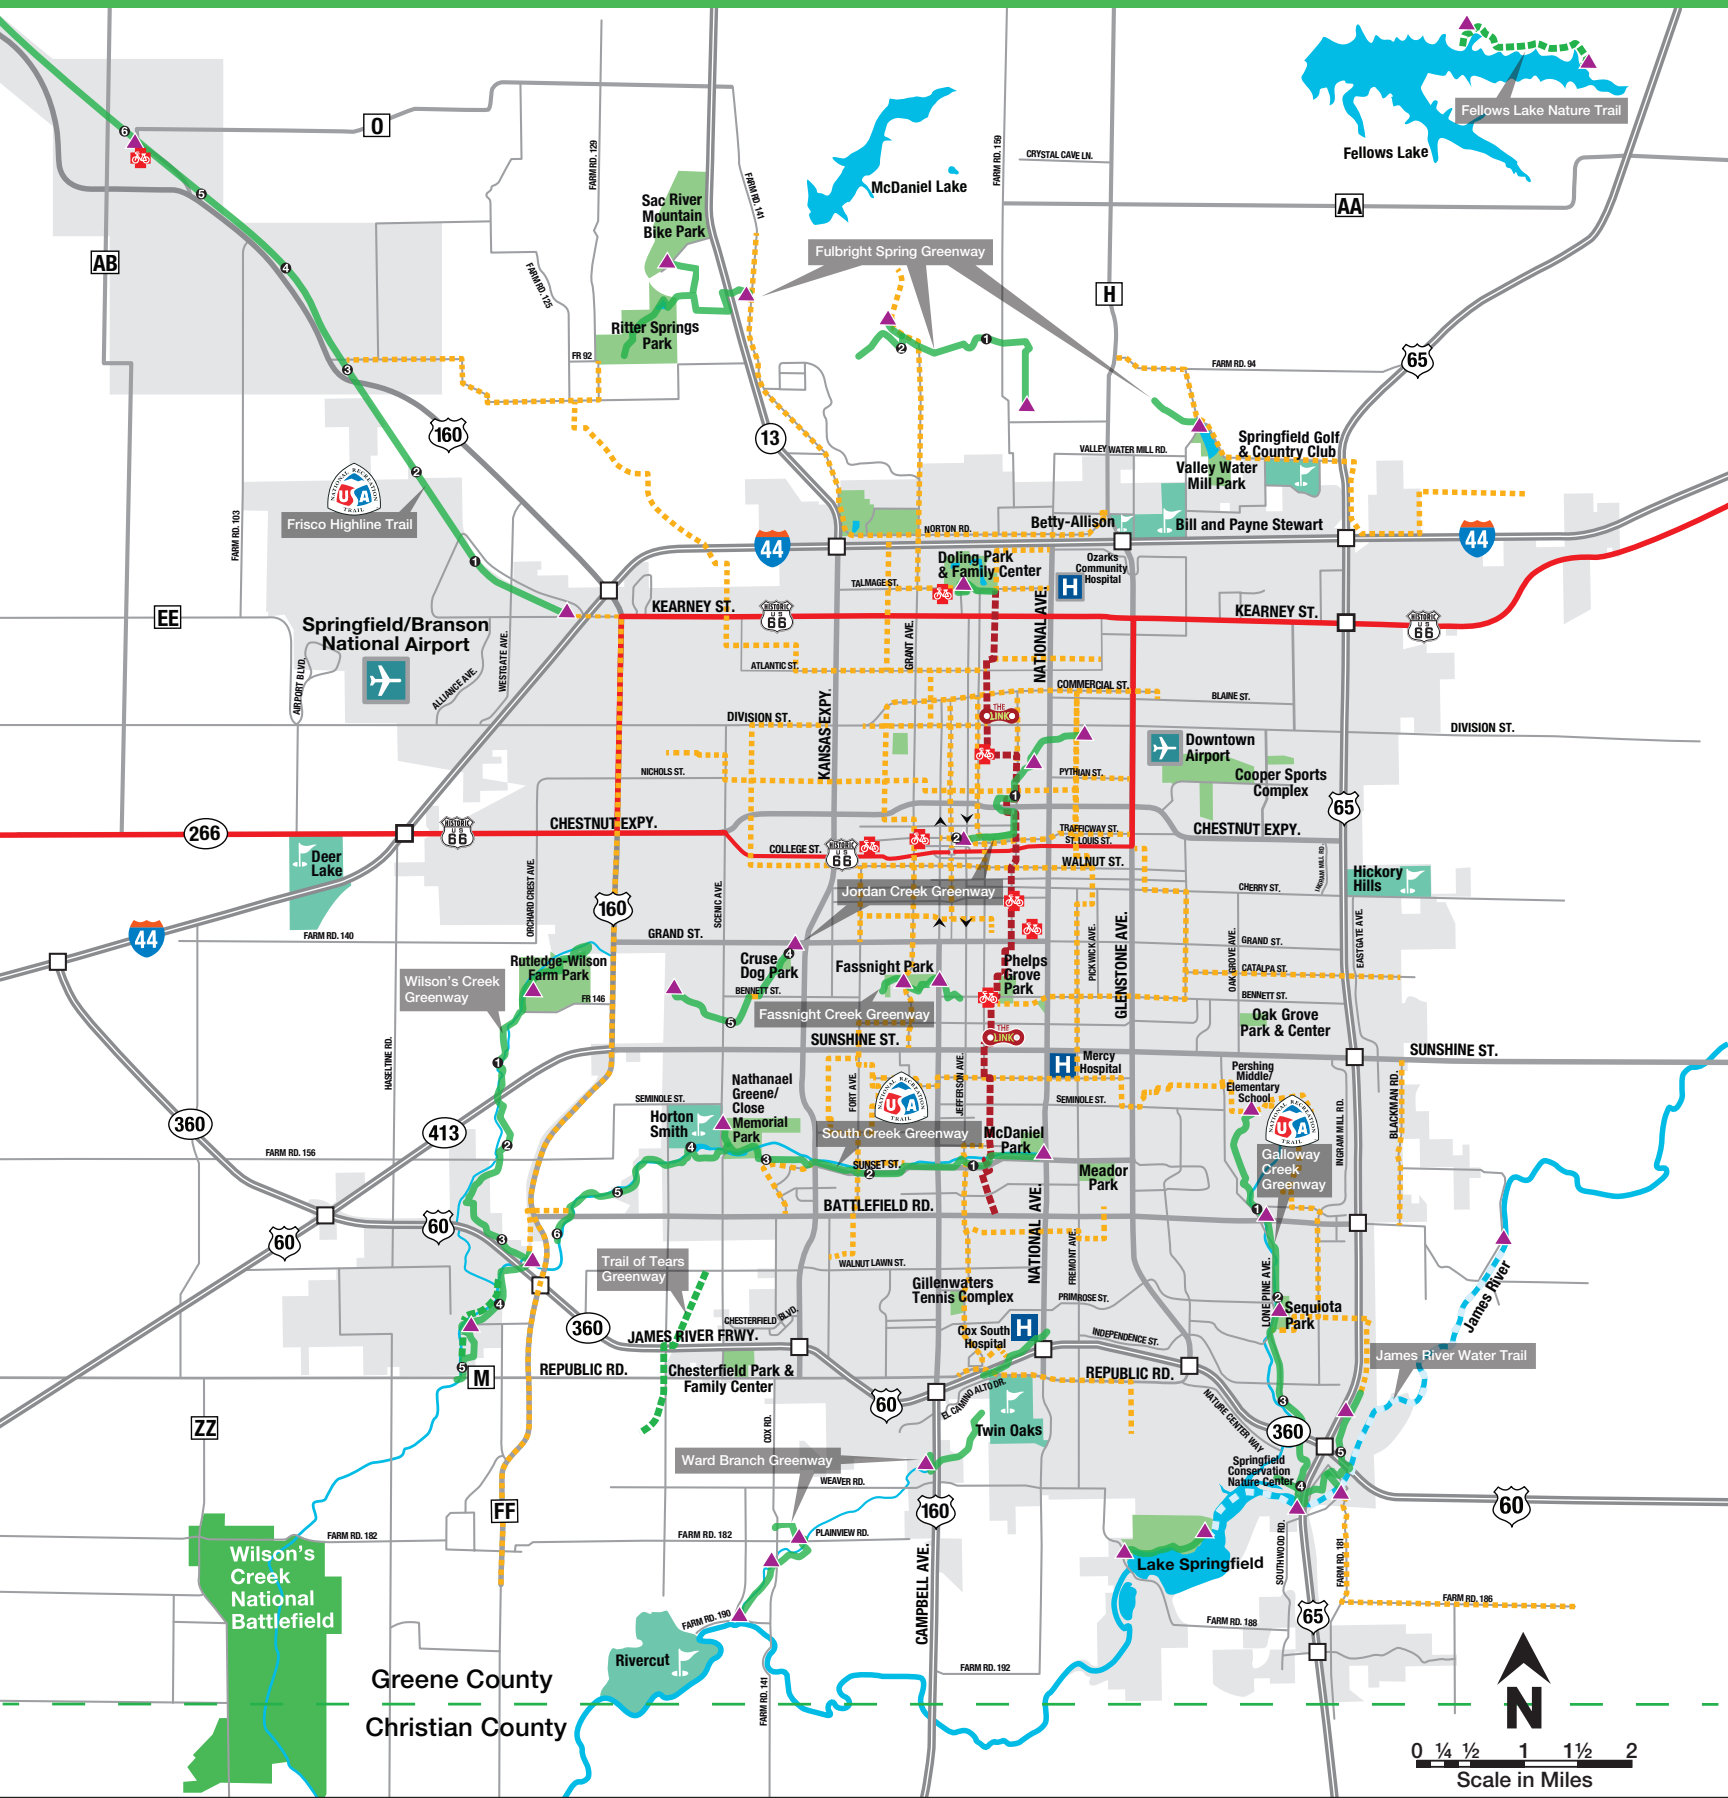

Springfield's Greenway Trails & Bike Route Network

- - - - On-Street Bike Route
- Paved Trail
- - - - Unpaved Trail
- - - - Water Trail
- ▲ Trailhead
- Park
- ① Mile Marker
- Ⓜ Bike Aid Station
- National Recreation Trail
- - - - Bike/Pedestrian Route

See detailed trail and route maps at ozarkgreenways.org